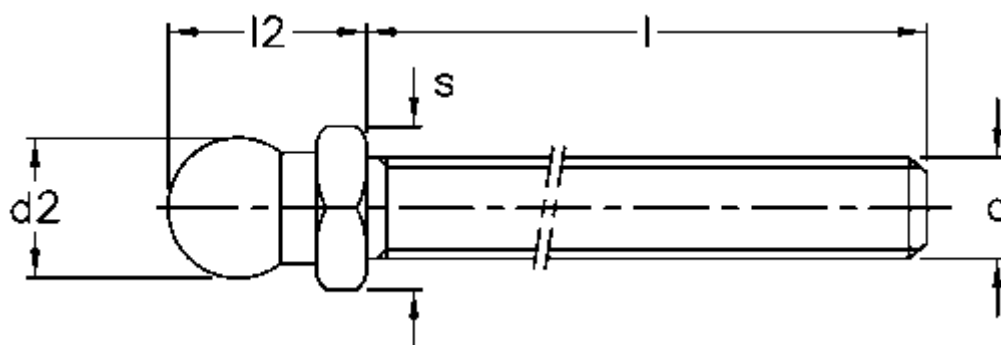

Article number: 2310322761

Description: E+G Threaded stem, SST Stainless steel
SM-SST-24-M20x158

Measures

$d = M20$

$d_2 = 23.9$

$l = 158$

$l_2 = 37$

$s = 24$